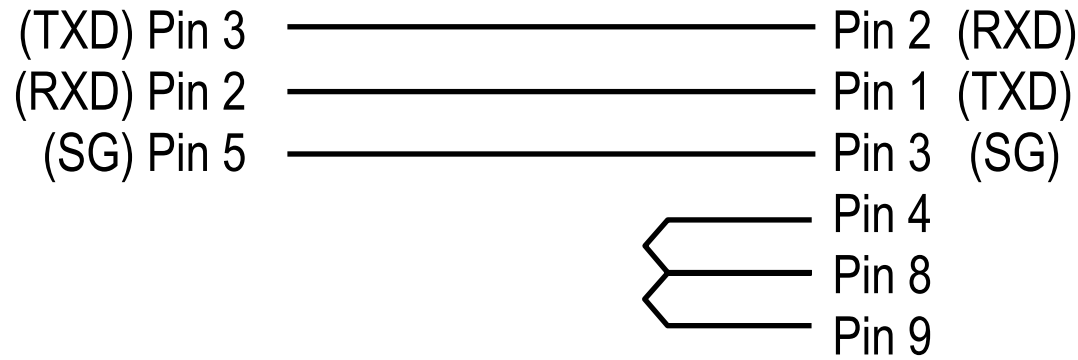

PC-100 to Sharp RJ-45 Interface Cable

<http://www.atronsystems.com/techs.htm>

12-26-2001

600-00C01-02003M

PC-100

This side MUST be marked as "PC-100"

Swintec

This side MUST be marked as "Swintec"